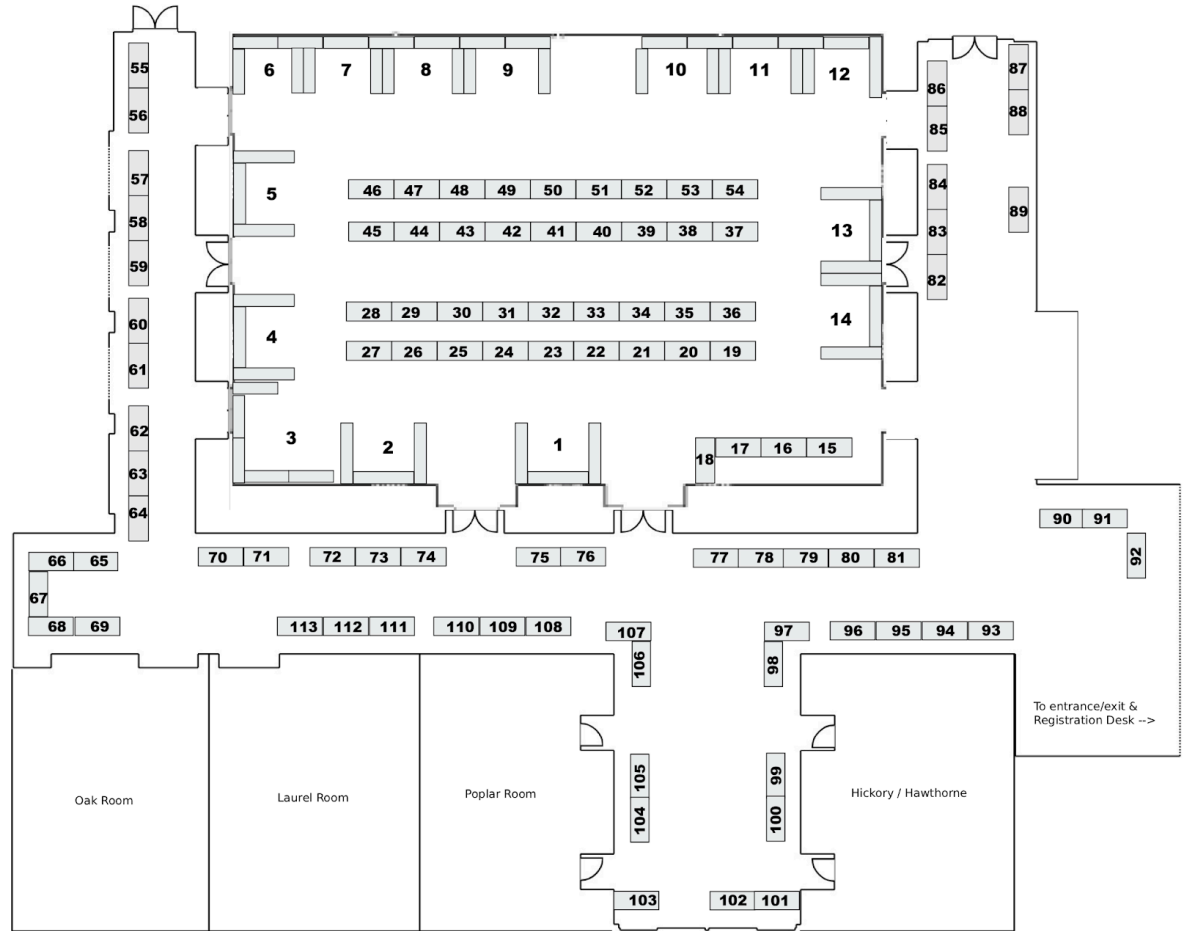

No.	Vendor	No.	Vendor
1	The Little Red House	57	Oblation Papers and Press
2	SumLilThings	58	Oblation Papers and Press
3	FLAX Pen to Paper	59	SIMPLYMKO
4	Goby Design	60	Happiness Handmade
5	SANBY CO.,LTD	61	Happiness Handmade
6	SF Stationery Fest	62	sari-sari stationery
7	ILOOTPAPERIE	63	bao by andrea
8	Cocoa Daisy	64	Pink Milk Stationery
9	Tokubetsumemori	65	Vanness1938.com
10	Fountain PENdulum	66	Vanness1938.com
11	Nahvalur Pens	67	Vanness1938.com
12	RIN! Studio LLC	68	Vanness1938.com
13	Curnow Bookbinding & Leatherwork	69	Vanness1938.com
14	Hachimonjiya	70	LCN Design Studio
15	Rickshaw Bags	71	Blueprinting
16	Rickshaw Bags	72	Reytorra
17	Rickshaw Bags	73	Crown and Crumpet
18	Rickshaw Bags	74	smol tiger studio
19	Everyday Explorers Co	75	Roses Without Thorns
20	Everyday Explorers Co	76	Roses Without Thorns
21	2jings2jing	77	GLOPLAY/IINDEN/ISSHONI/KING JIM
22	My Documented Life	78	GLOPLAY/IINDEN/ISSHONI/KING JIM
23	My Documented Life	79	GLOPLAY/IINDEN/ISSHONI/KING JIM
24	Sakuradragon	80	GLOPLAY/IINDEN/ISSHONI/KING JIM
25	Sakuradragon	81	GLOPLAY/IINDEN/ISSHONI/KING JIM
26	Kiss and Punch	82	MD PRODUCT USA
27	The Paper Mind	83	PLOTTER USA
28	Bloom Paper Studio	84	PLOTTER USA
29	laughingbear	85	TRAVELER'S COMPANY USA
30	k1rmizi	86	TRAVELER'S COMPANY USA
31	Punch Kiss Press	87	TRAVELER'S COMPANY USA
32	Vincenza Los Angeles	88	TRAVELER'S COMPANY USA
33	Kuboandlucy Stationery Co	89	TRAVELER'S COMPANY USA
34	Kuboandlucy Stationery Co	90	Fog Cats & Yanchako
35	dana ate oatmeal!	91	Fog Cats & Yanchako
36	PepperCut Studio	92	Michaela Made
37	Panty Cat	93	Cattpucino
38	The Washi Station	94	Pencil and Post
39	The Washi Station	95	Stationery Universe
40	Laszlo Co., Ltd.	96	Le Petit Elefant
41	Laszlo Co., Ltd.	97	Sara Burgess Studio LLC
42	Atelier by Jo	98	Sara Burgess Studio LLC
43	Atelier by Jo	99	Amarillo Stationery
44	YAMAMOTO PAPER	100	ahnitol
45	YAMAMOTO PAPER	101	Tandem Design Co
46	Maido Stationery	102	Little Woman Goods
47	Maido Stationery	103	Retro Steno
48	ShadyPinesPaperCo	104	Sugar Turtle Studio
49	Thousand Skies	105	Sugar Turtle Studio
50	Thousand Skies	106	Pineberry Paper
51	The Wednesday Co Studio LLC	107	Pineberry Paper
52	JillryByTheSea/FishConquertheWorld	108	Topdrawer
53	Miki & Izzy	109	Cosmic Pancake
54	goyangii	110	Alice Yang
55	Menmin Made	111	Wacky Mail Pop
56	Menmin Made	112	Pink Little Clouds
		113	Shifty Story